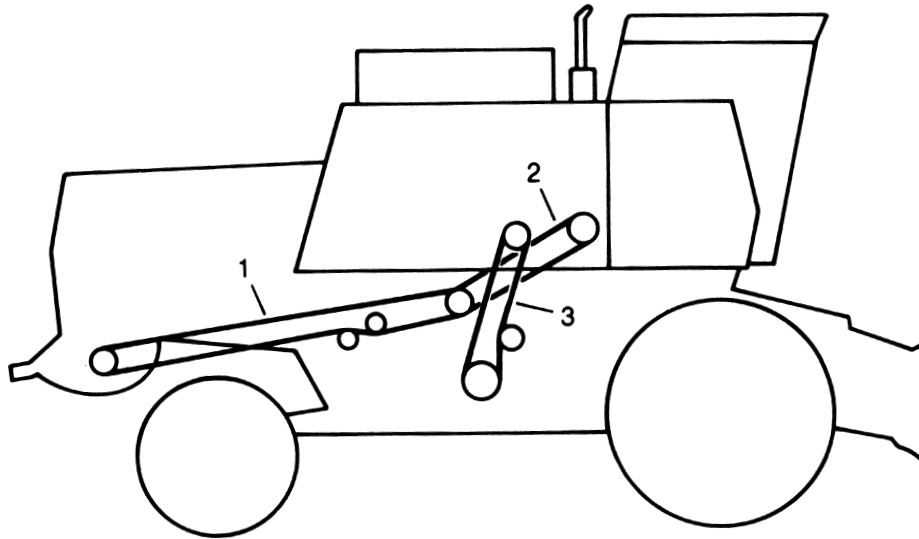

Secondary Countershaft, Straw Chopper Drive

Key	Qty.	Serial No.	Part No.	Description
1	1		H79787	Rear straw chopper
2	1		H20407	Front straw chopper
3	1		H138762	Secondary countershaft