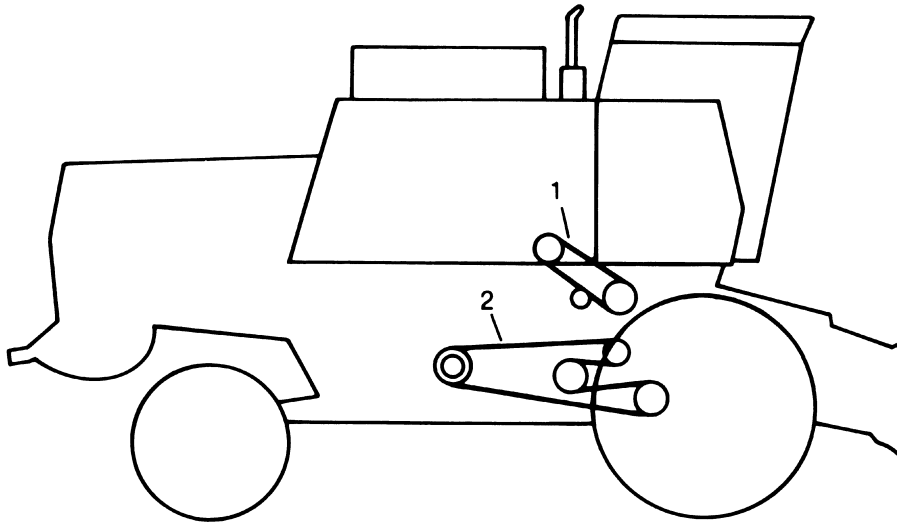

Rotary Screen

Key	Qty.	Serial No.	Part No.	Description
1	1		H86259	Rotary screen

Primary Countershaft, Straw Spreader, Unloading Auger Drives, Cleaning Fan

Key	Qty.	Serial No.	Part No.	Description
1	1		AH98052	Primary countershaft (matched pair) 402 mm (15-53/64-in.) diameter
2	2		H75847	Propulsion (belt drive)
3	1		H76136	Unloading auger countershaft
4	1		H80726	Cleaning fan
5	1		H80159	Straw spreader

Feeder House Drive

Key	Qty.	Serial No.	Part No.	Description
1	1		H77683	Hydrostatic reel pump
2	1		H76028	Platform and feeder house upper
3	1		P46553	Platform and corn head middle variable
4	1		AH87197	Platform and corn head lower variable (matched set of 3)
			AH76154	Platform rice, grain, corn feeder house lower variable (matched set of 3) (long feeder house)