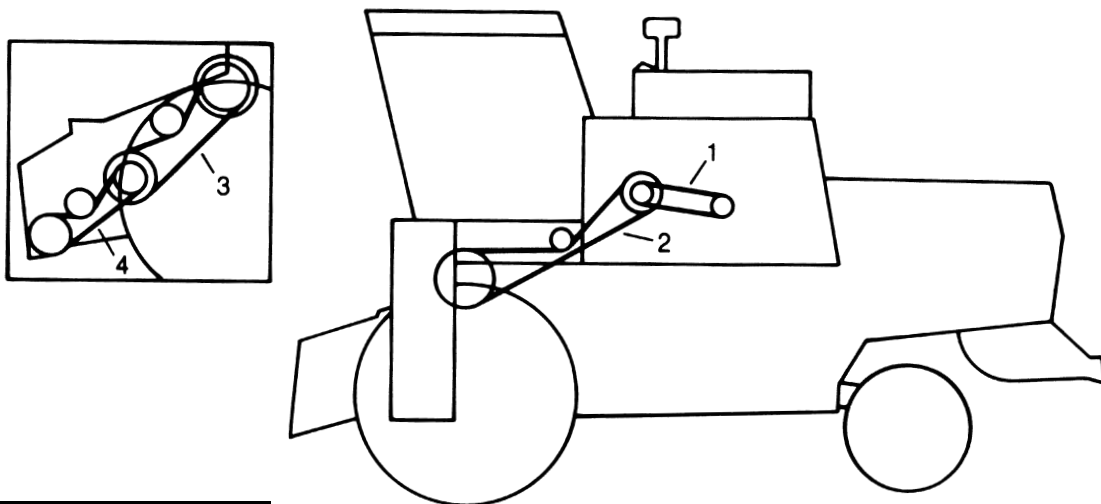

Engine Drives

Key	Qty.	Serial No.	Part No.	Description
1	1	(-550000)	H82724	Alternator and water pump
	1	(550001-)	H101813	Alternator and water pump
2	1		H86275	Compressor, air conditioner
3	1		H86271	Engine fan (cab without air conditioner)
	1		H94373	Engine fan (cab with air conditioner)
4	1		H86275	Engine fan and rotary screen drive shaft

Rotary Screen

Key	Qty.	Serial No.	Part No.	Description
1	1		H86259	Rotary screen

Primary Countershaft, Straw Spreader, Unloading Auger Drives, Cleaning Fan

Key	Qty.	Serial No.	Part No.	Description
1	1		AH98052	Primary countershaft (matched pair) 402 mm (15-53/64-in.) diameter
2	2		H75847	Propulsion (belt drive)
3	1		H76136	Unloading auger countershaft
4	1		H80726	Cleaning fan
5	1		H80159	Straw spreader

Feeder House Drive

Key	Qty.	Serial No.	Part No.	Description
1	1		H77683	Hydrostatic reel pump
2	1		H76028	Platform and feeder house upper
3	1		P46553	Platform and corn head middle variable
4	1		AH87197	Platform and corn head lower variable (matched set of 3)
			AH76154	Platform rice, grain, corn feeder house lower variable (matched set of 3) (long feeder house)

Secondary Countershaft, Straw Chopper Drive

Key	Qty.	Serial No.	Part No.	Description
1	1		H79787	Rear straw chopper
2	1		H20407	Front straw chopper
3	1		H138762	Secondary countershaft