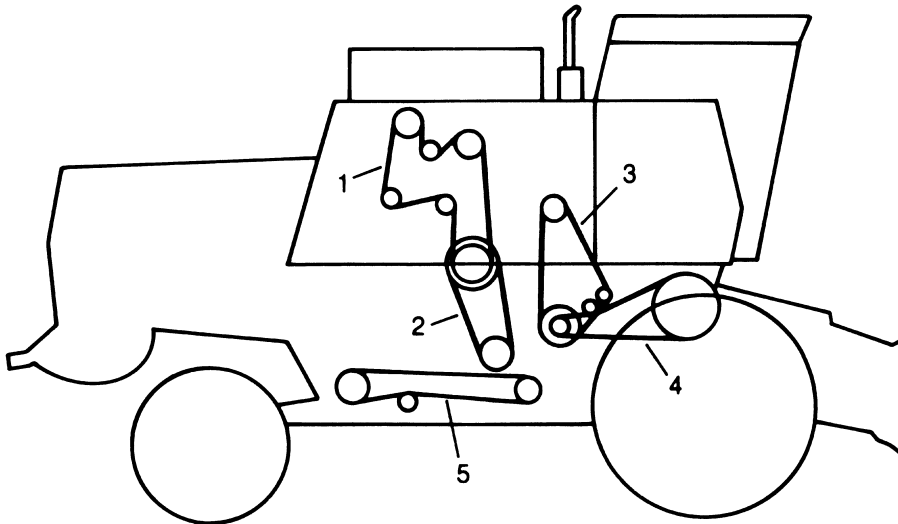

Rotary Screen

Key	Qty.	Serial No.	Part No.	Description
1	1		H86259	Rotary screen

Primary Countershaft, Straw Spreader, Unloading Auger Drives, Cleaning Fan

Key	Qty.	Serial No.	Part No.	Description
1	1		AH98052	Primary countershaft (matched pair) 402 mm (15-53/64-in.) diameter
2	2		H75847	Propulsion (belt drive)
3	1		H76136	Unloading auger countershaft
4	1		H80726	Cleaning fan
5	1		H80159	Straw spreader

Feeder House Drive

Key	Qty.	Serial No.	Part No.	Description
1	1		H77683	Hydrostatic reel pump
2	1		H76028	Platform and feeder house upper
3	1		P46553	Platform and corn head middle variable
4	1		AH87197	Platform and corn head lower variable (matched set of 3)
			AH76154	Platform rice, grain, corn feeder house lower variable (matched set of 3) (long feeder house)

Clean Grain Elevator and Loading Auger Drive, Tailings Elevator and Auger Drive, Primary Countershaft

Key	Qty.	Serial No.	Part No.	Description
1	1		H81222	Clean grain elevator
2	1		H23817	Clean grain elevator countershaft
3	1		H75816	Cylinder intermediate shaft
4	1		AH80500	Cylinder (matched set of 3)
5	1		E63031	Tailings lower auger

Secondary Countershaft, Straw Chopper Drive

Key	Qty.	Serial No.	Part No.	Description
1	1		H79787	Rear straw chopper
2	1		H20407	Front straw chopper
3	1		H138762	Secondary countershaft