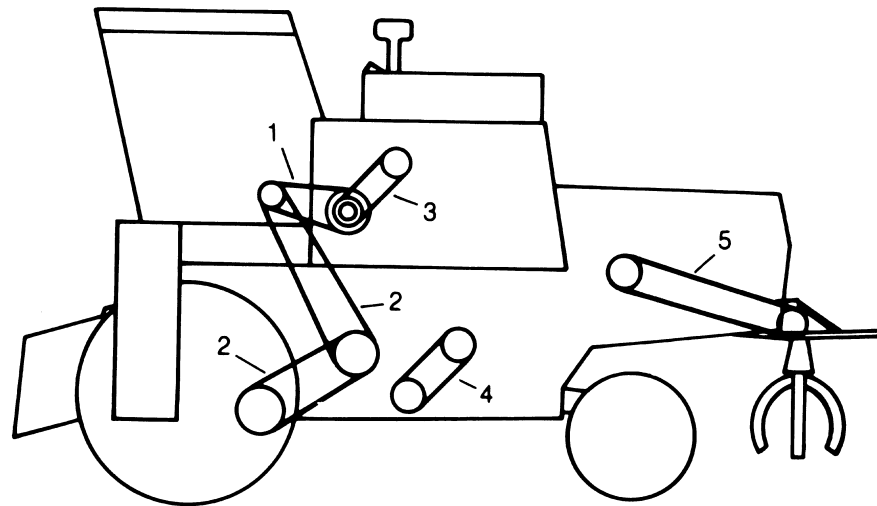

Engine Drives

Key	Qty.	Serial No.	Part No.	Description
1	1	(-550000)	H82724	Alternator and water pump
	1	(550001-)	H101813	Alternator and water pump
2	1		H86275	Compressor, air conditioner
3	1		H86271	Engine fan (cab without air conditioner)
	1		H94373	Engine fan (cab with air conditioner)
4	1		H86275	Engine fan and rotary screen drive shaft

Rotary Screen

Key	Qty.	Serial No.	Part No.	Description
1	1		H86259	Rotary screen

Primary Countershaft, Straw Spreader, Unloading Auger Drives, Cleaning Fan

Key	Qty.	Serial No.	Part No.	Description
1	1		AH98052	Primary countershaft (matched pair) 402 mm (15-53/64-in.) diameter
2	2		H75847	Propulsion (belt drive)
3	1		H76136	Unloading auger countershaft
4	1		H80726	Cleaning fan
5	1		H80159	Straw spreader

Feeder House Drive

Key	Qty.	Serial No.	Part No.	Description
1	1		H77683	Hydrostatic reel pump
2	1		H76028	Platform and feeder house upper
3	1		P46553	Platform and corn head middle variable
4	1		AH87197	Platform and corn head lower variable (matched set of 3)
			AH76154	Platform rice, grain, corn feeder house lower variable (matched set of 3) (long feeder house)

Secondary Countershaft, Straw Chopper Drive

Key	Qty.	Serial No.	Part No.	Description
1	1		H79787	Rear straw chopper
2	1		H20407	Front straw chopper
3	1		H138762	Secondary countershaft