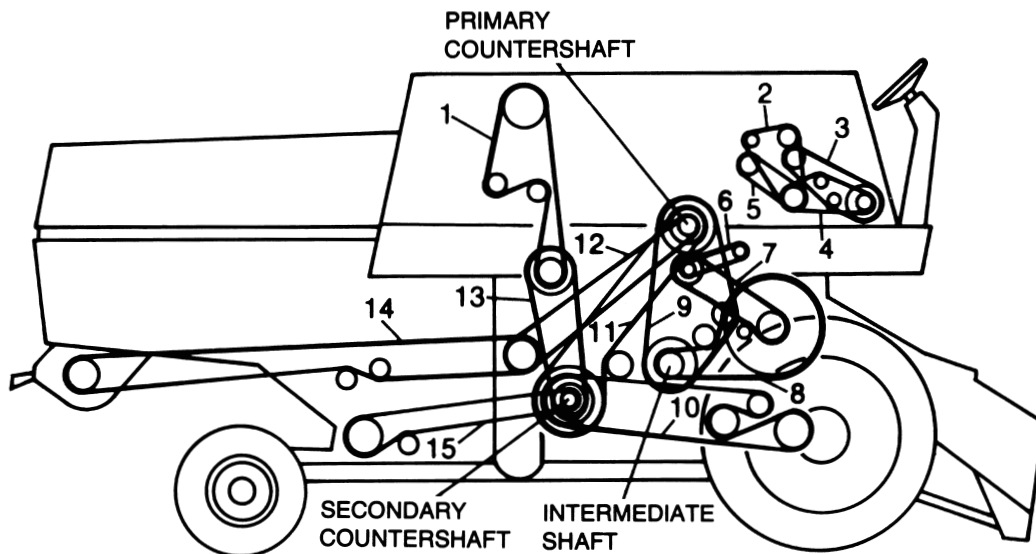

**Left-Hand Side**

Key	Qty.	Serial No.	Part No.	Description
1	1		AH76154	Platform and corn head lower variable (matched set of 3)
2	1	( -8000 )	P46553	Platform and corn head middle variable
	1	( 8001- )	H84441	Platform and corn head middle variable
3	1	( -5000 )	AH75638	Primary countershaft (matched pair)
	1	( 5001- )	H84462	Primary countershaft (362GH-01, 404DH-01, and 404DH-04)
	1	( 8001- )	H108175	Primary countershaft (404TH-01)
4	1	( 8001- )	H76150	Unloading auger countershaft (362GH-01, 404DH-01, and 404DH-04)
	1	( 8001- )	H84424	Unloading auger countershaft (404TH-01)
5	1		H77683	Hydrostatic reel pump
6	1	( -8000 )	H76030	Platform and feeder house upper
	1	( 8001- )	H76030	Platform and feeder house upper (except corn variable speed feeder house drive)
	1	( 8001- )	H23927	Platform and feeder house upper (corn variable speed feeder house drive)
7	2	( -115000)	H75846	Propulsion (belt drive)
	1	(111901- )	H75846	Propulsion, lower (Posi-Torq drive)
	1	(111901- )	AH87127	Propulsion, upper (PT DR) (matched) (404T)
	1	(111901- )	AH21301	Propulsion, upper (PT DR) (matched) (404D)
	2		AH84633	Propulsion (hydrostatic drive) (matched set)
8	1		H26858	Straw spreader
9	1		H108668	Cleaning fan
10	1	( -6207 )	T12042	Charge pump (hydrostatic drive)
	1	( -6207 )	T199T	Charge pump (power rear wheel drive)
	1	( 6208- )	T199T	Charge pump (hydrostatic drive)
11	1		H77765	Platform and feeder house lower (regular feeder house)
	1		H79796	Platform and feeder house lower (long feeder house)
12	1		H77766	Feeder conveyor (regular feeder house)
	1		H125380	Feeder conveyor (long feeder house)

**Gear Case Loading Auger Extension (Serial No. 163901- )**

Key	Qty.	Serial No.	Part No.	Description
1	1		H77766	Clean grain elevator

**Dip and Pour Elevator Drive**

Key	Qty.	Serial No.	Part No.	Description
1	1		P49415	Drive, upper countershaft, 2,480 mm (97-3/4-in.) long
2	1		E60212	Drive, lower countershaft, 2,650 mm (104-13/64-in.) long